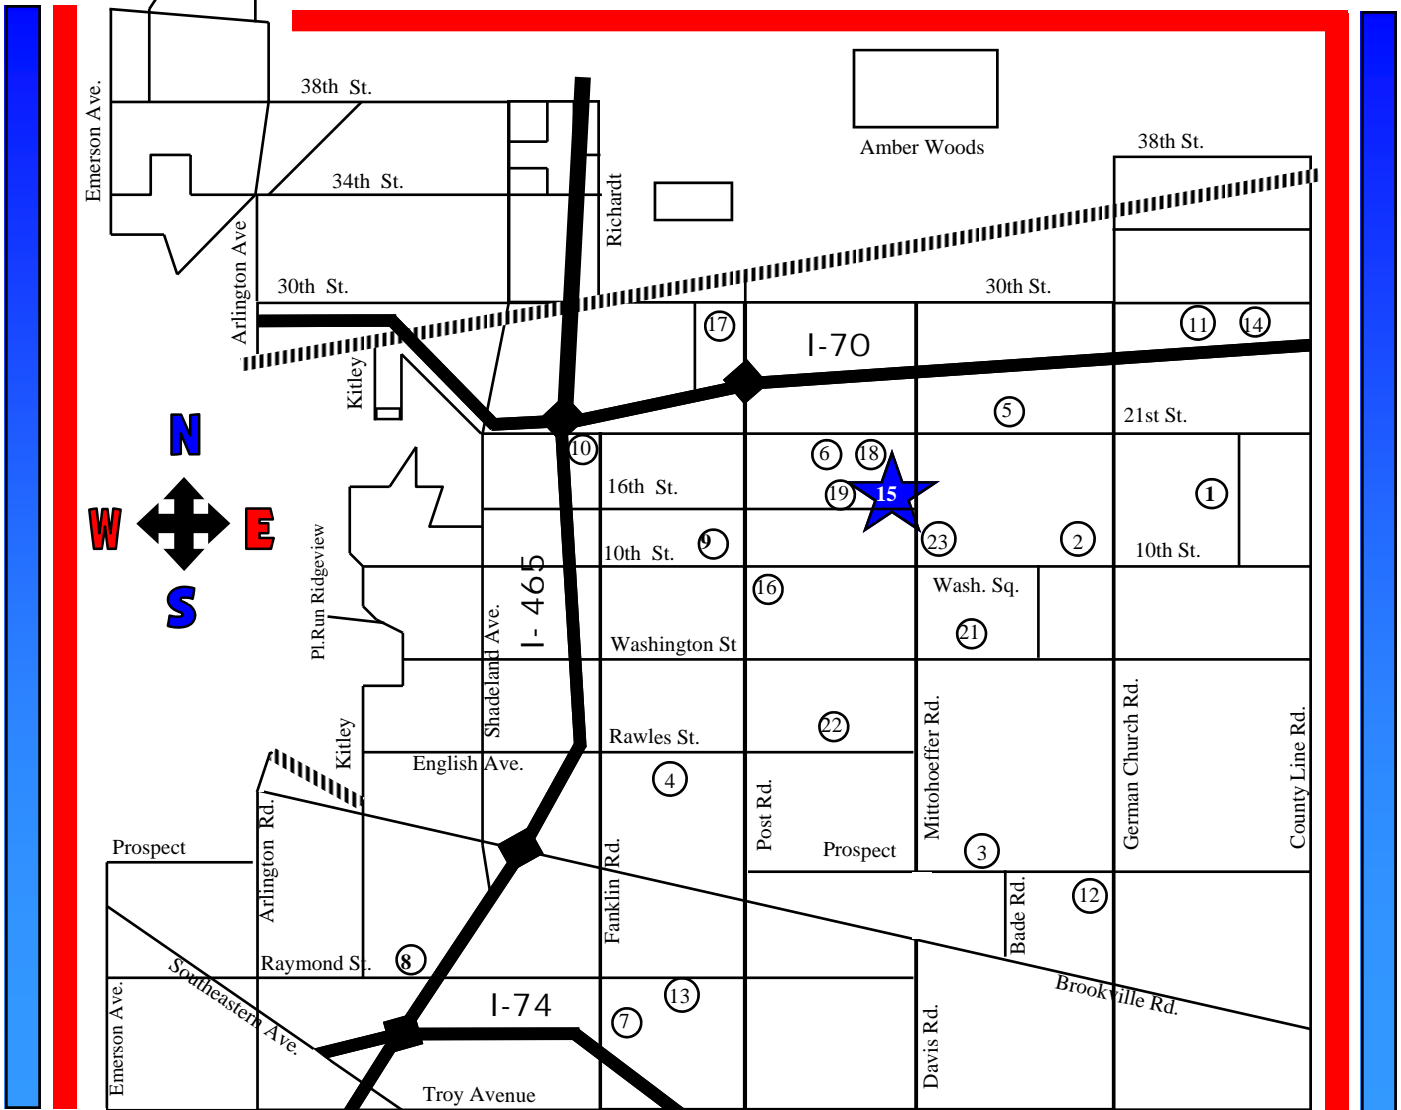

WARREN TOWNSHIP SCHOOLS

- | | |
|--|--|
| 1. Brookview Elementary | 16. Warren Education and Community Center |
| 2. Eastridge Elementary | 17. Renaissance Center |
| 3. Grassy Creek Elementary | 18. Walker Career Center |
| 4. Hawthorne Elementary | 19. Warren Performing Arts Center |
| 5. Heather Hills Elementary | 21. Educational Resource Center |
| 6. Lakeside Elementary | 22. Porter Service Center / Transportation |
| 7. Liberty Park Elementary | 23. Early Childhood Center |
| 8. Lowell Elementary | |
| 9. Moorhead Elementary | |
| 10. Pleasant Run Elementary | |
| 11. Sunny Heights Elementary | |
| 12. Creston Middle School | |
| 13. Raymond Park Middle School | |
| 14. Stonybrook Middle School | |
| 15. Warren Central High School
Security Office | |